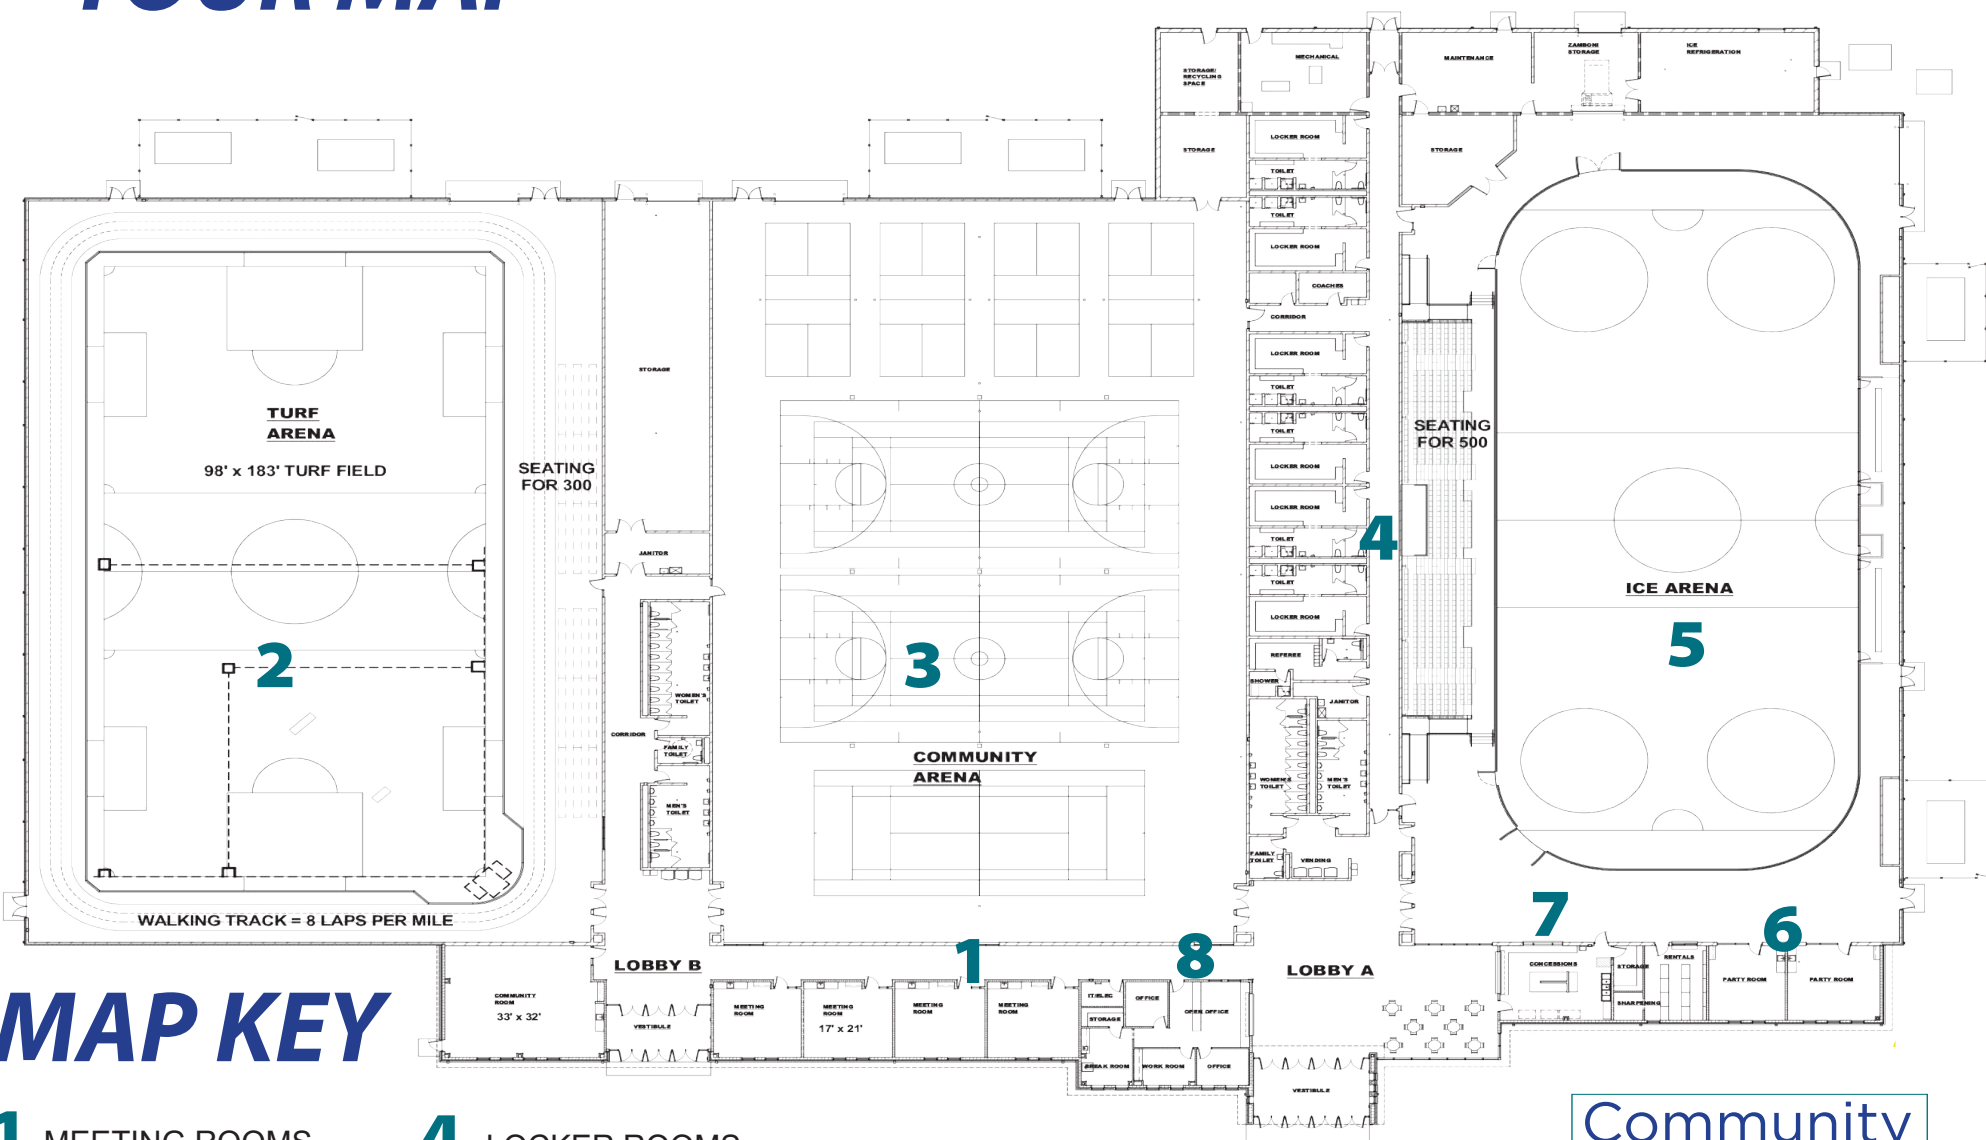

Community Room

The Community Room is available for birthday parties, company events, family reunions and large meetings. The room comfortably seats up to 75 people and offers basic amenities. Audio-visual equipment is available for rent at an additional fee.

Birthday Party Rooms

The birthday party rooms are available to rent for private parties. Each party will include 90 minutes use of a room and admission to one of the following areas: Ice Skating (includes skates), Turf or Activity Hall for up to nine children. There is an additional charge for more children.

SELF-GUIDED TOUR MAP

MAP KEY

- | | |
|------------------------|------------------------------|
| 1 MEETING ROOMS | 4 LOCKER ROOMS |
| 2 TURF CENTER | 5 ICE ARENA |
| 3 ACTIVITY HALL | 7 CONCESSIONS |
| | 8 ADMINISTRATION |
| | 6 BIRTHDAY PARTY ROOM |